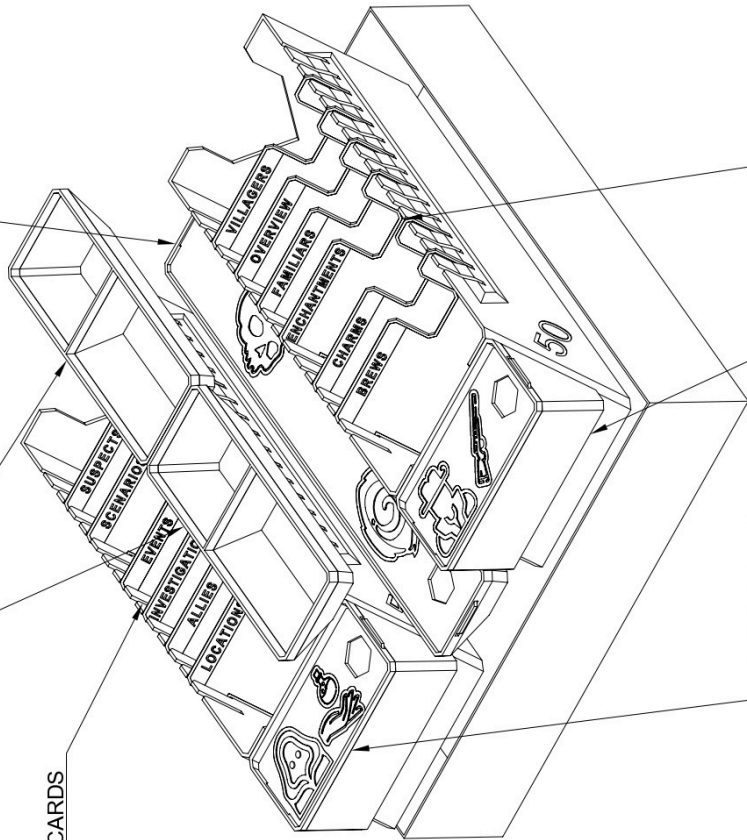

PLAYER COMPONENTS

INFLUENCE
AND GLOOM
TOKENS

HUNTER CARDS

WITCH ACTION
TOKENS

WITCH CARDS

HUNTER ACTION TOKENS