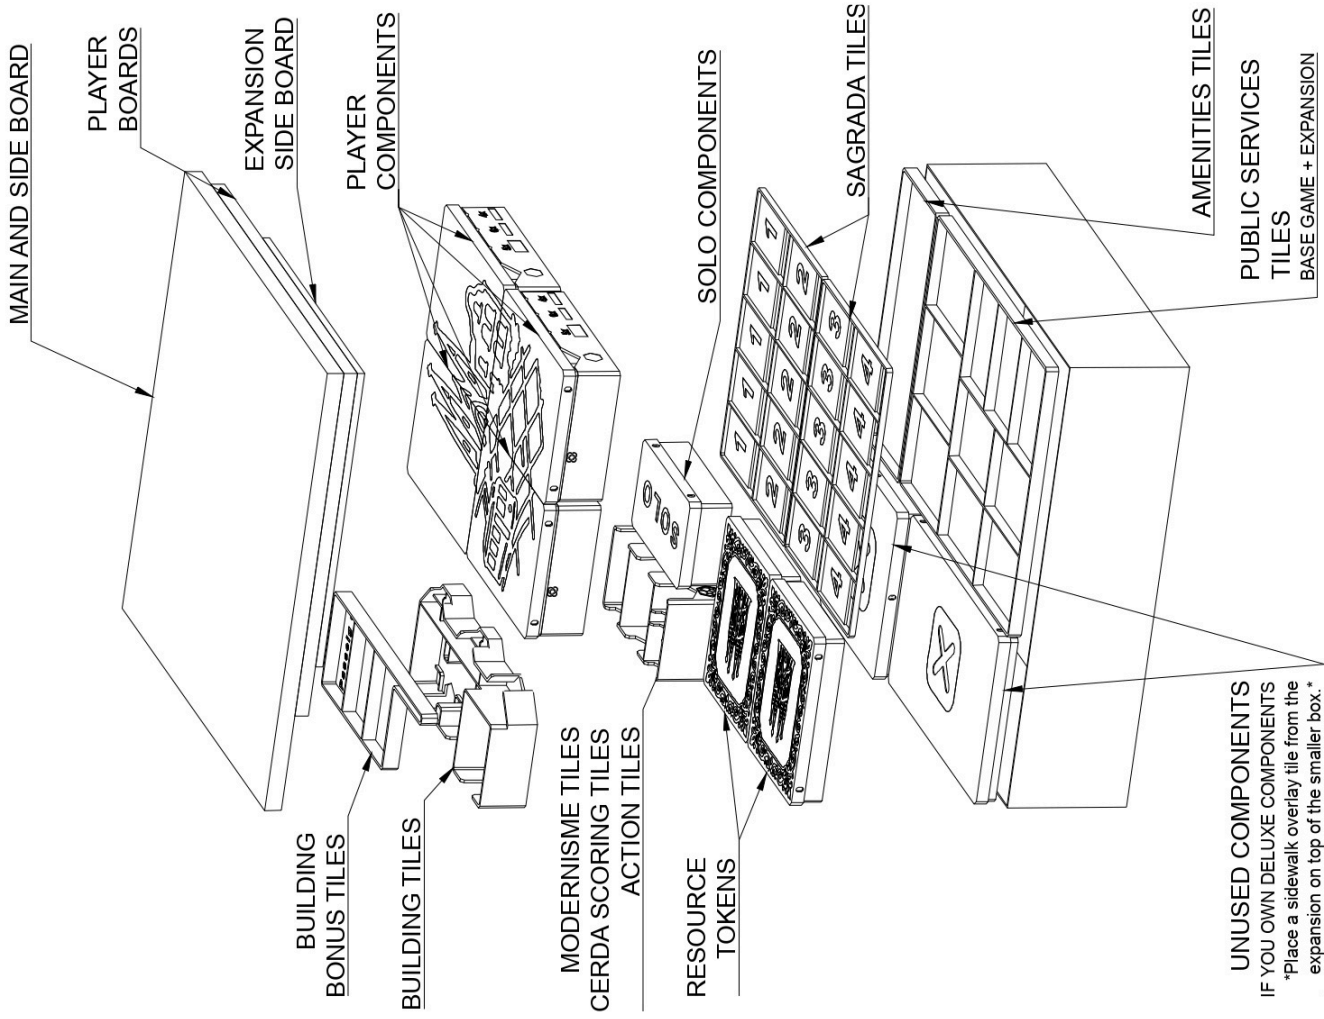

UNUSED COMPONENTS
IF YOU OWN DELUXE COMPONENTS
Place a sidewalk overlay tile from the expansion on top of the smaller box.